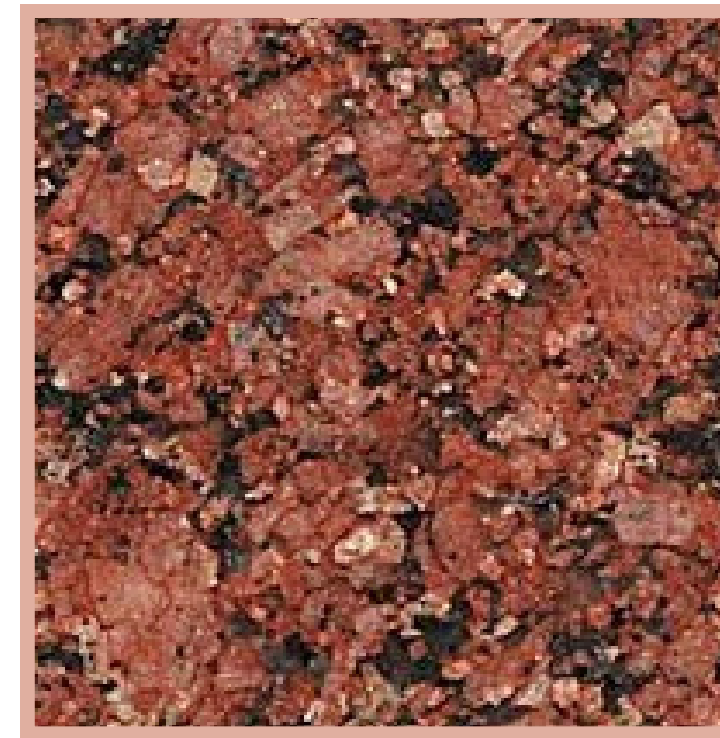

Colours available:

White Granite

Black Granite

Yellow Granite

Grey Granite

Red Granite

COBBLES ON A MESH

LAND

White Granite

Black Granite

Yellow Granite

Grey Granite

Red Granite

DRIVEWAY INLAY

A person wearing a light blue shirt is kneeling on a driveway, working on a decorative inlay design. The design consists of a large, intricate pattern made of small, light-colored stones set into a darker concrete base. The person is focused on their work, with their hands on the ground. The background shows a continuation of the driveway and some greenery.