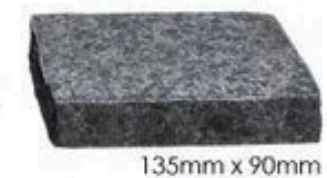

Brick pattern – sheet size 640mm x 390mm x 20mm

Individual piece

Straight pattern – sheet size 640mm x 390mm x 20mm

Fan pattern – sheet size 750mm x 450mm x 20mm

Chicago Pattern – sheet size 640mm x 390mm x 20mm

Individual piece

SPECIFICATIONS

Pattern: Landscaping Cobbles

Specifications: 100x100; 150x150 MM

Thickness: 20MM, 30MM. (Can be customised)

Finishes available: Sawn, Flamed, and Shot-blasted.

Colours available: