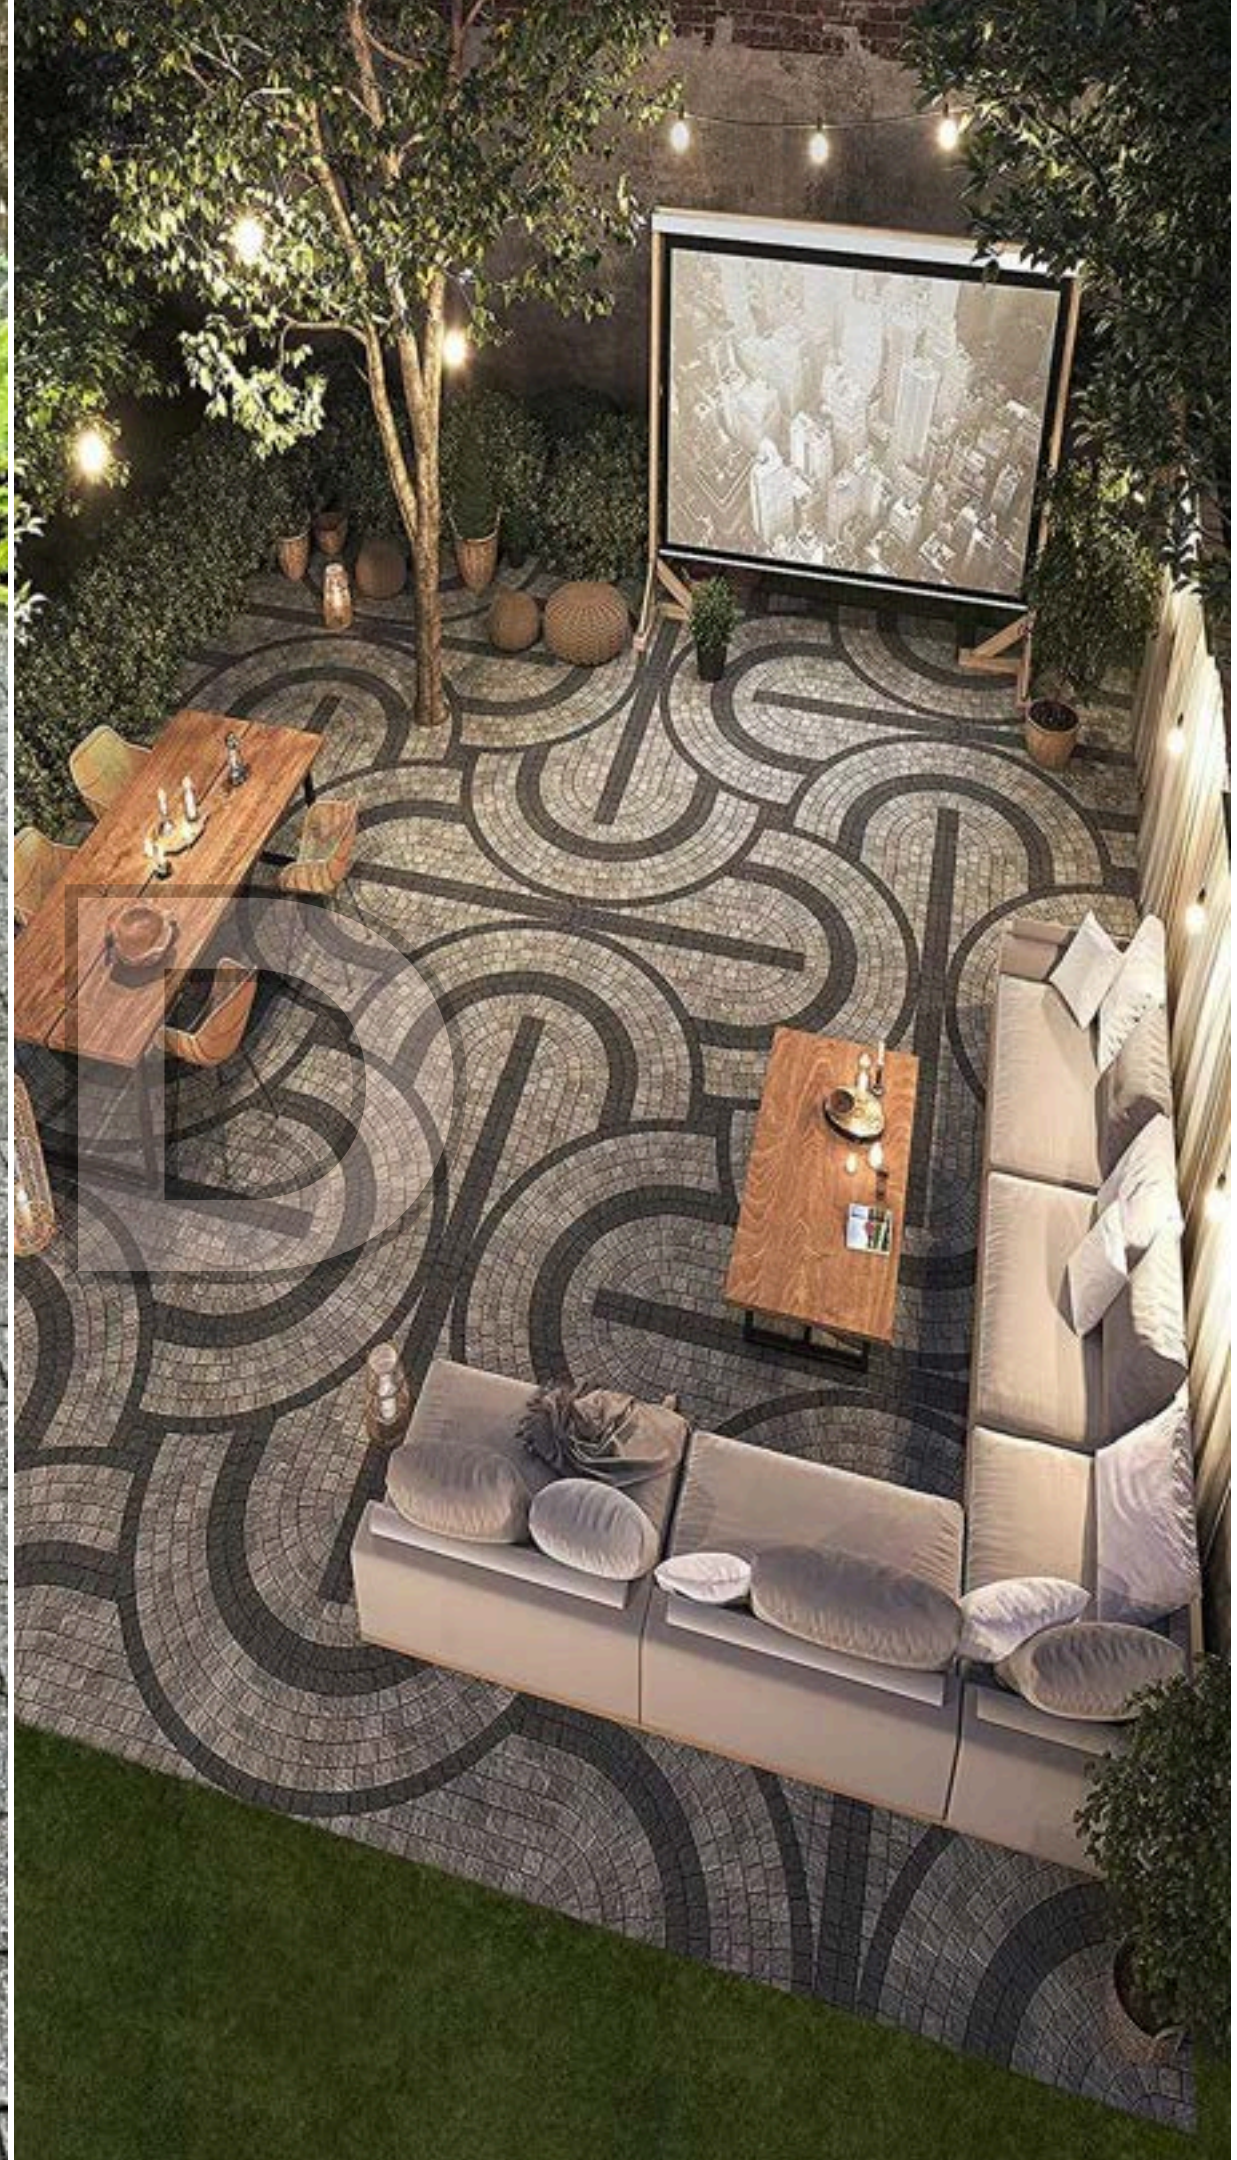

www.islandsurfaces.in

The image shows an outdoor paved area featuring a decorative pattern of concentric circles made from cobblestones. On the left side, several motorcycles are parked. In the background, a white car is visible, and a person is standing near a building. The overall scene is brightly lit, suggesting a sunny day.

LOOSE COBBLES

ISLAND

SPECIFICATIONS

Pattern: Landscaping Cobbles

Specifications: 100x100; 150x150 MM

Thickness: 20MM, 30MM, 40MM, and 50MM. (Can be customised)

Finishes available: Sawn, Flamed, Shot-blasted, and Natural.

White Granite

Black Granite

Yellow Granite

Grey Granite

Red Granite

DRIVEWAY INLAY

A person wearing a light blue shirt is kneeling on a driveway, working on a decorative inlay design. The design consists of a large, intricate pattern made of small, light-colored stones set into a darker concrete base. The person is focused on their work, with their hands on the ground. The background shows a continuation of the driveway and some greenery.