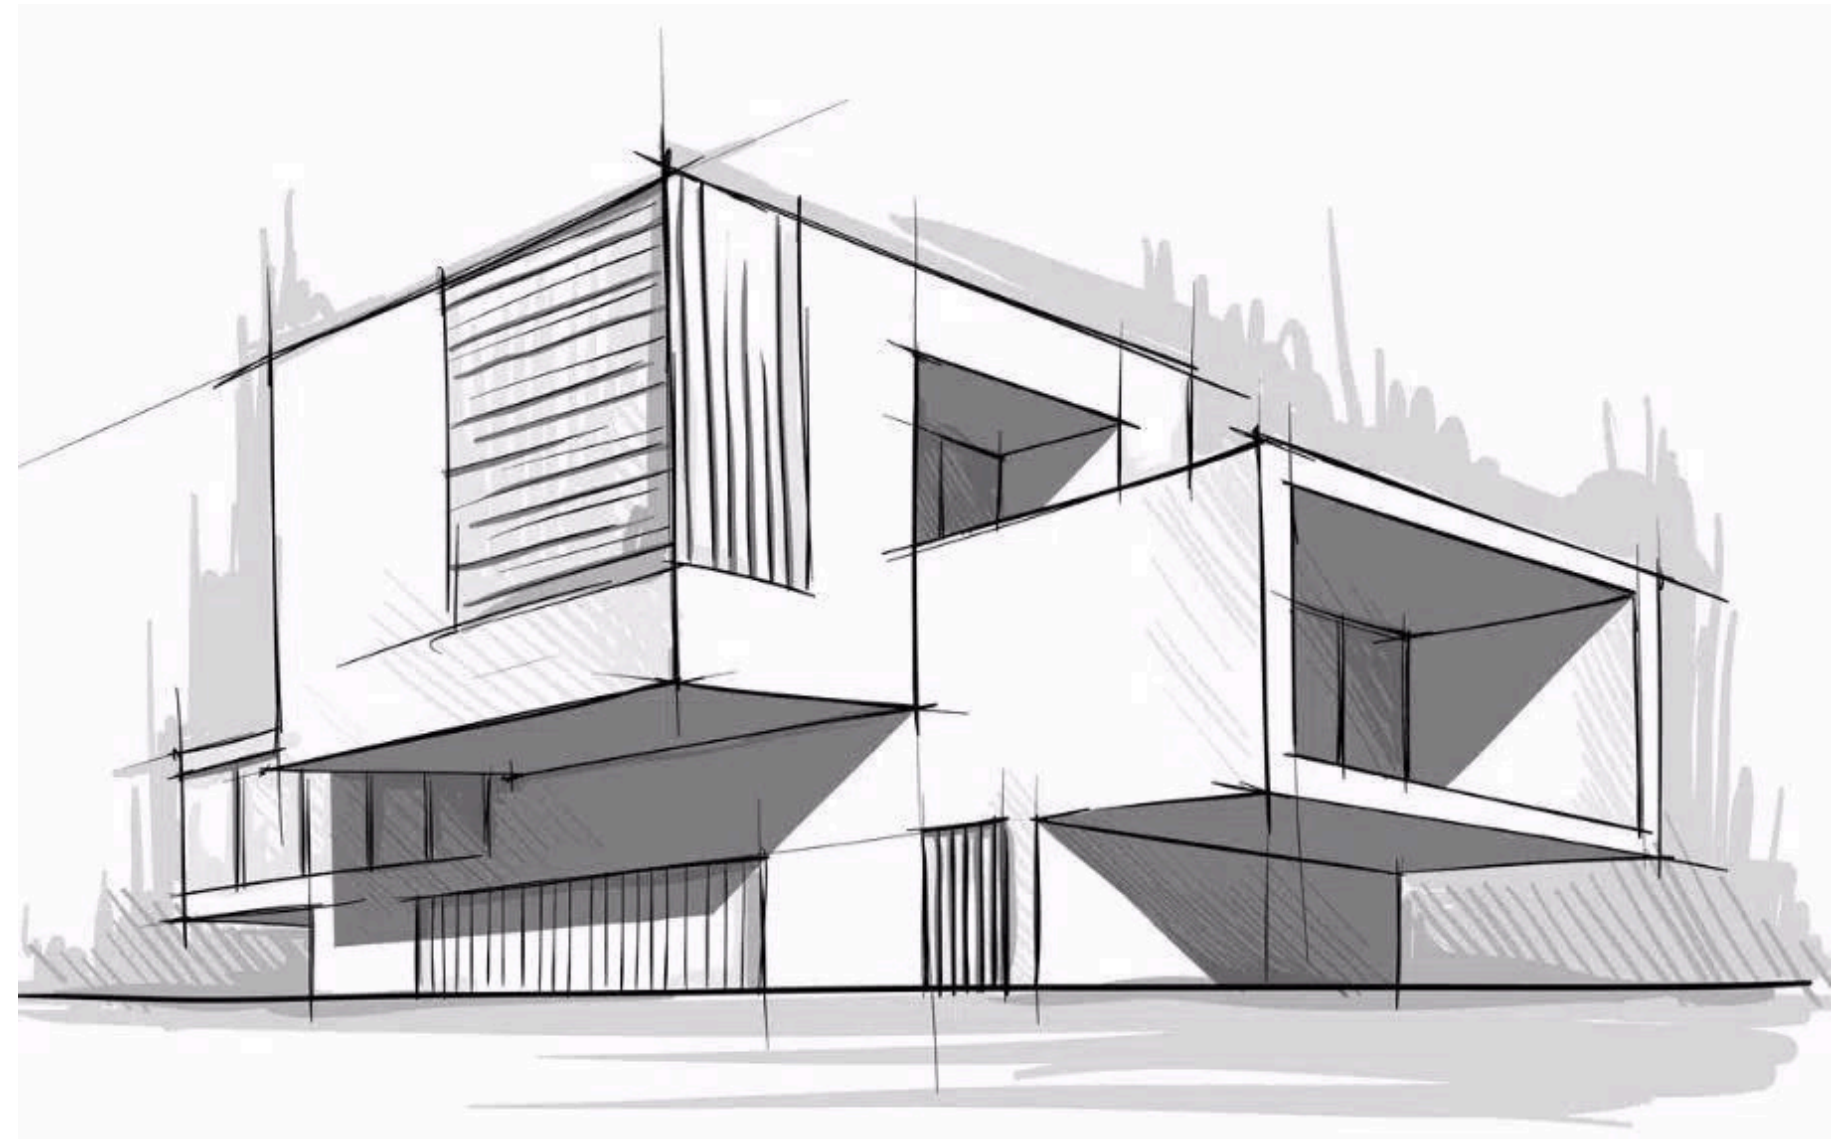

www.islandsurfaces.in

The image shows an outdoor paved area featuring a decorative pattern of concentric circles made from cobblestones. On the left side, several motorcycles are parked. In the background, a white car is visible, and a person is standing near a building. The overall scene is brightly lit, suggesting a sunny day.

LOOSE COBBLES

ISLAND

SPECIFICATIONS

Pattern: Landscaping Cobbles

Specifications: 100x100; 150x150 MM

Thickness: 20MM, 30MM, 40MM, and 50MM. (Can be customised)

Finishes available: Sawn, Flamed, Shot-blasted, and Natural.

Individual piece

SPECIFICATIONS

Pattern: Landscaping Cobbles

Specifications: 100x100; 150x150 MM

Thickness: 20MM, 30MM. (Can be customised)

Finishes available: Sawn, Flamed, and Shot-blasted.

Colours available:

White Granite

Black Granite

Yellow Granite

Grey Granite

Red Granite

DRIVEWAY INLAY

A person wearing a light blue shirt is kneeling on a driveway, working on a decorative inlay design. The design consists of a large, intricate pattern made of small, light-colored stones set into a darker concrete base. The person is focused on their work, with their hands on the ground. The background shows a continuation of the driveway and some greenery.