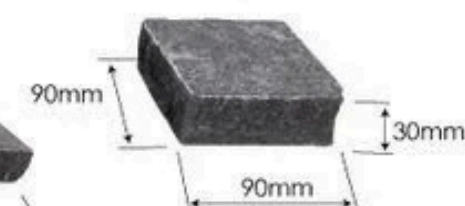

LOOSE COBBLES

ISLAND

SPECIFICATIONS

Pattern: Landscaping Cobbles

Specifications: 100x100; 150x150 MM

Thickness: 20MM, 30MM, 40MM, and 50MM. (Can be customised)

Finishes available: Sawn, Flamed, Shot-blasted, and Natural.

Brick pattern – sheet size 640mm x 390mm x 20mm

Individual piece

Straight pattern – sheet size 640mm x 390mm x 20mm

Fan pattern – sheet size 750mm x 450mm x 20mm

Chicago Pattern – sheet size 640mm x 390mm x 20mm

Individual piece

SPECIFICATIONS

Pattern: Landscaping Cobbles

Specifications: 100x100; 150x150 MM

Thickness: 20MM, 30MM. (Can be customised)

Finishes available: Sawn, Flamed, and Shot-blasted.

Colours available: