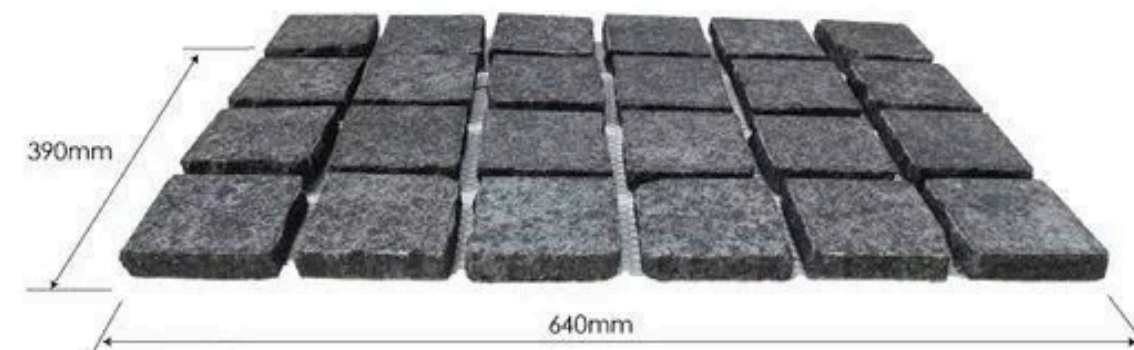

Fan pattern – sheet size 750mm x 450mm x 20mm