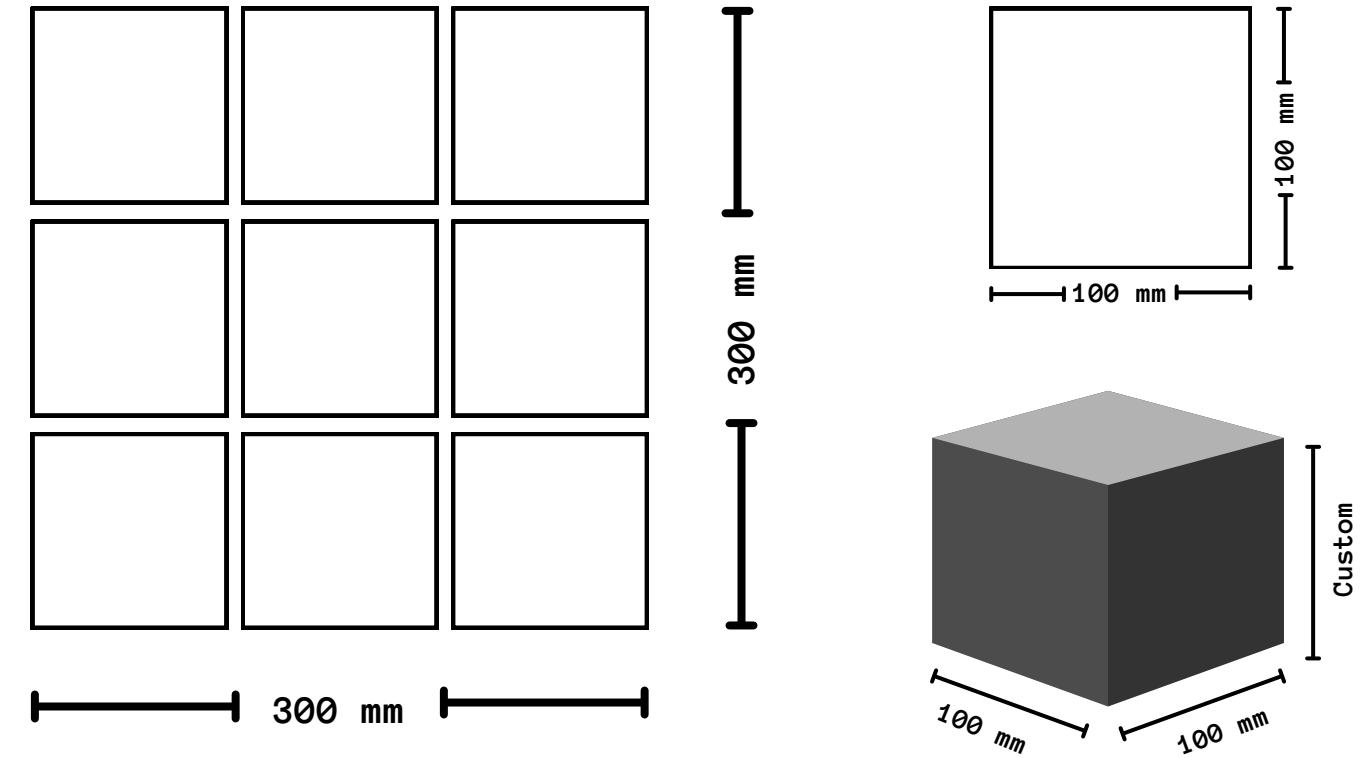

Brick pattern – sheet size 640mm x 390mm x 20mm

Individual piece

Straight pattern – sheet size 640mm x 390mm x 20mm

Fan pattern – sheet size 750mm x 450mm x 20mm

Chicago Pattern – sheet size 640mm x 390mm x 20mm

Individual piece

SPECIFICATIONS

Pattern: Landscaping Cobbles

Specifications: 100x100; 150x150 MM

Thickness: 20MM, 30MM. (Can be customised)

Finishes available: Sawn, Flamed, and Shot-blasted.

Colours available: