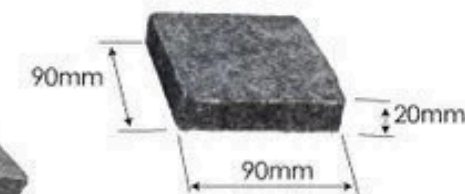

LOOSE COBBLES

ISLAND

SPECIFICATIONS

Pattern: Landscaping Cobbles

Specifications: 100x100; 150x150 MM

Thickness: 20MM, 30MM, 40MM, and 50MM. (Can be customised)

Finishes available: Sawn, Flamed, Shot-blasted, and Natural.

Colours available:

White Granite

Black Granite

Yellow Granite

Grey Granite

Red Granite

COBBLES ON A MESH

LAND

Brick pattern – sheet size 640mm x 390mm x 20mm

Individual piece

Straight pattern – sheet size 640mm x 390mm x 20mm

Fan pattern – sheet size 750mm x 450mm x 20mm

Chicago Pattern – sheet size 640mm x 390mm x 20mm

Individual piece

SPECIFICATIONS

Pattern: Landscaping Cobbles

Specifications: 100x100; 150x150 MM

Thickness: 20MM, 30MM. (Can be customised)

Finishes available: Sawn, Flamed, and Shot-blasted.

Colours available: