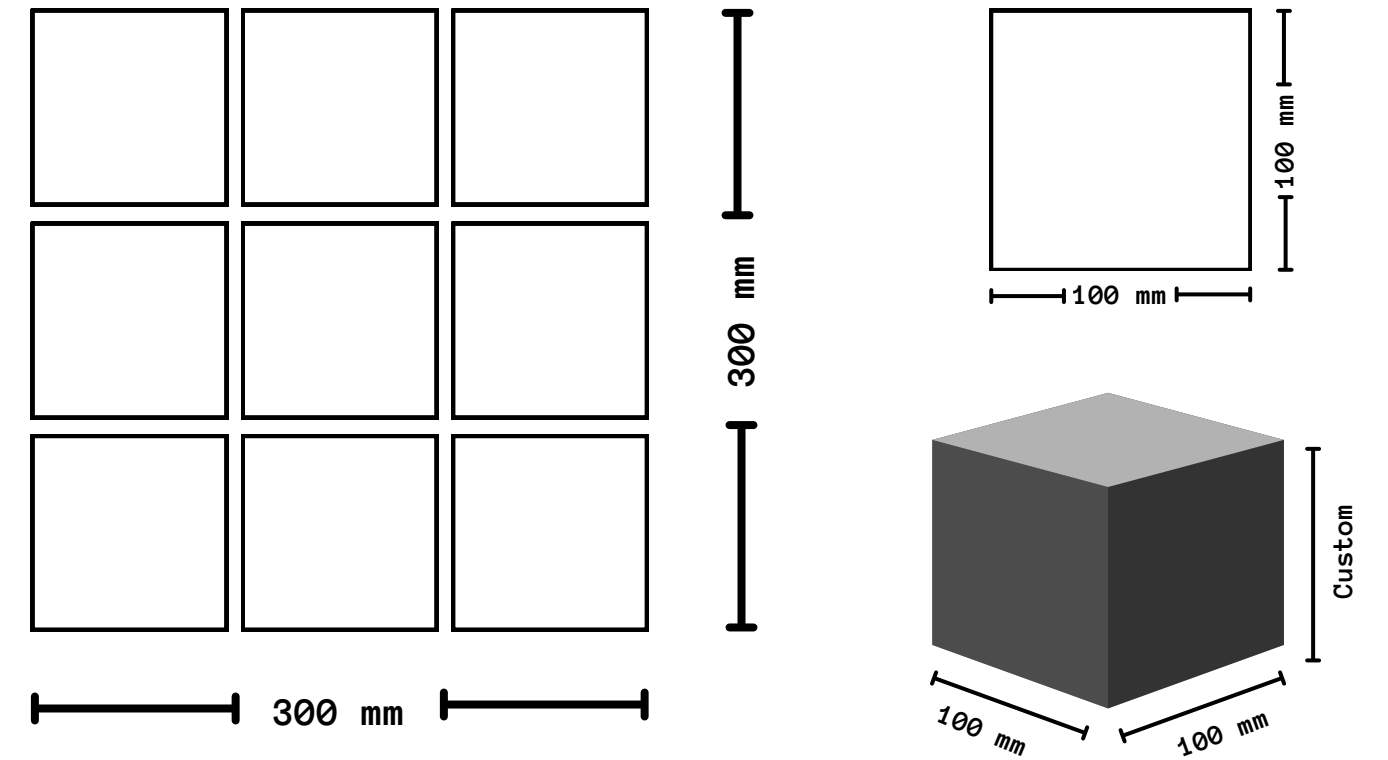

SPECIFICATIONS

Pattern: Landscaping Cobbles

Specifications: 100x100; 150x150 MM

Thickness: 20MM, 30MM, 40MM, and 50MM. (Can be customised)

Finishes available: Sawn, Flamed, Shot-blasted, and Natural.

Colours available:

White Granite