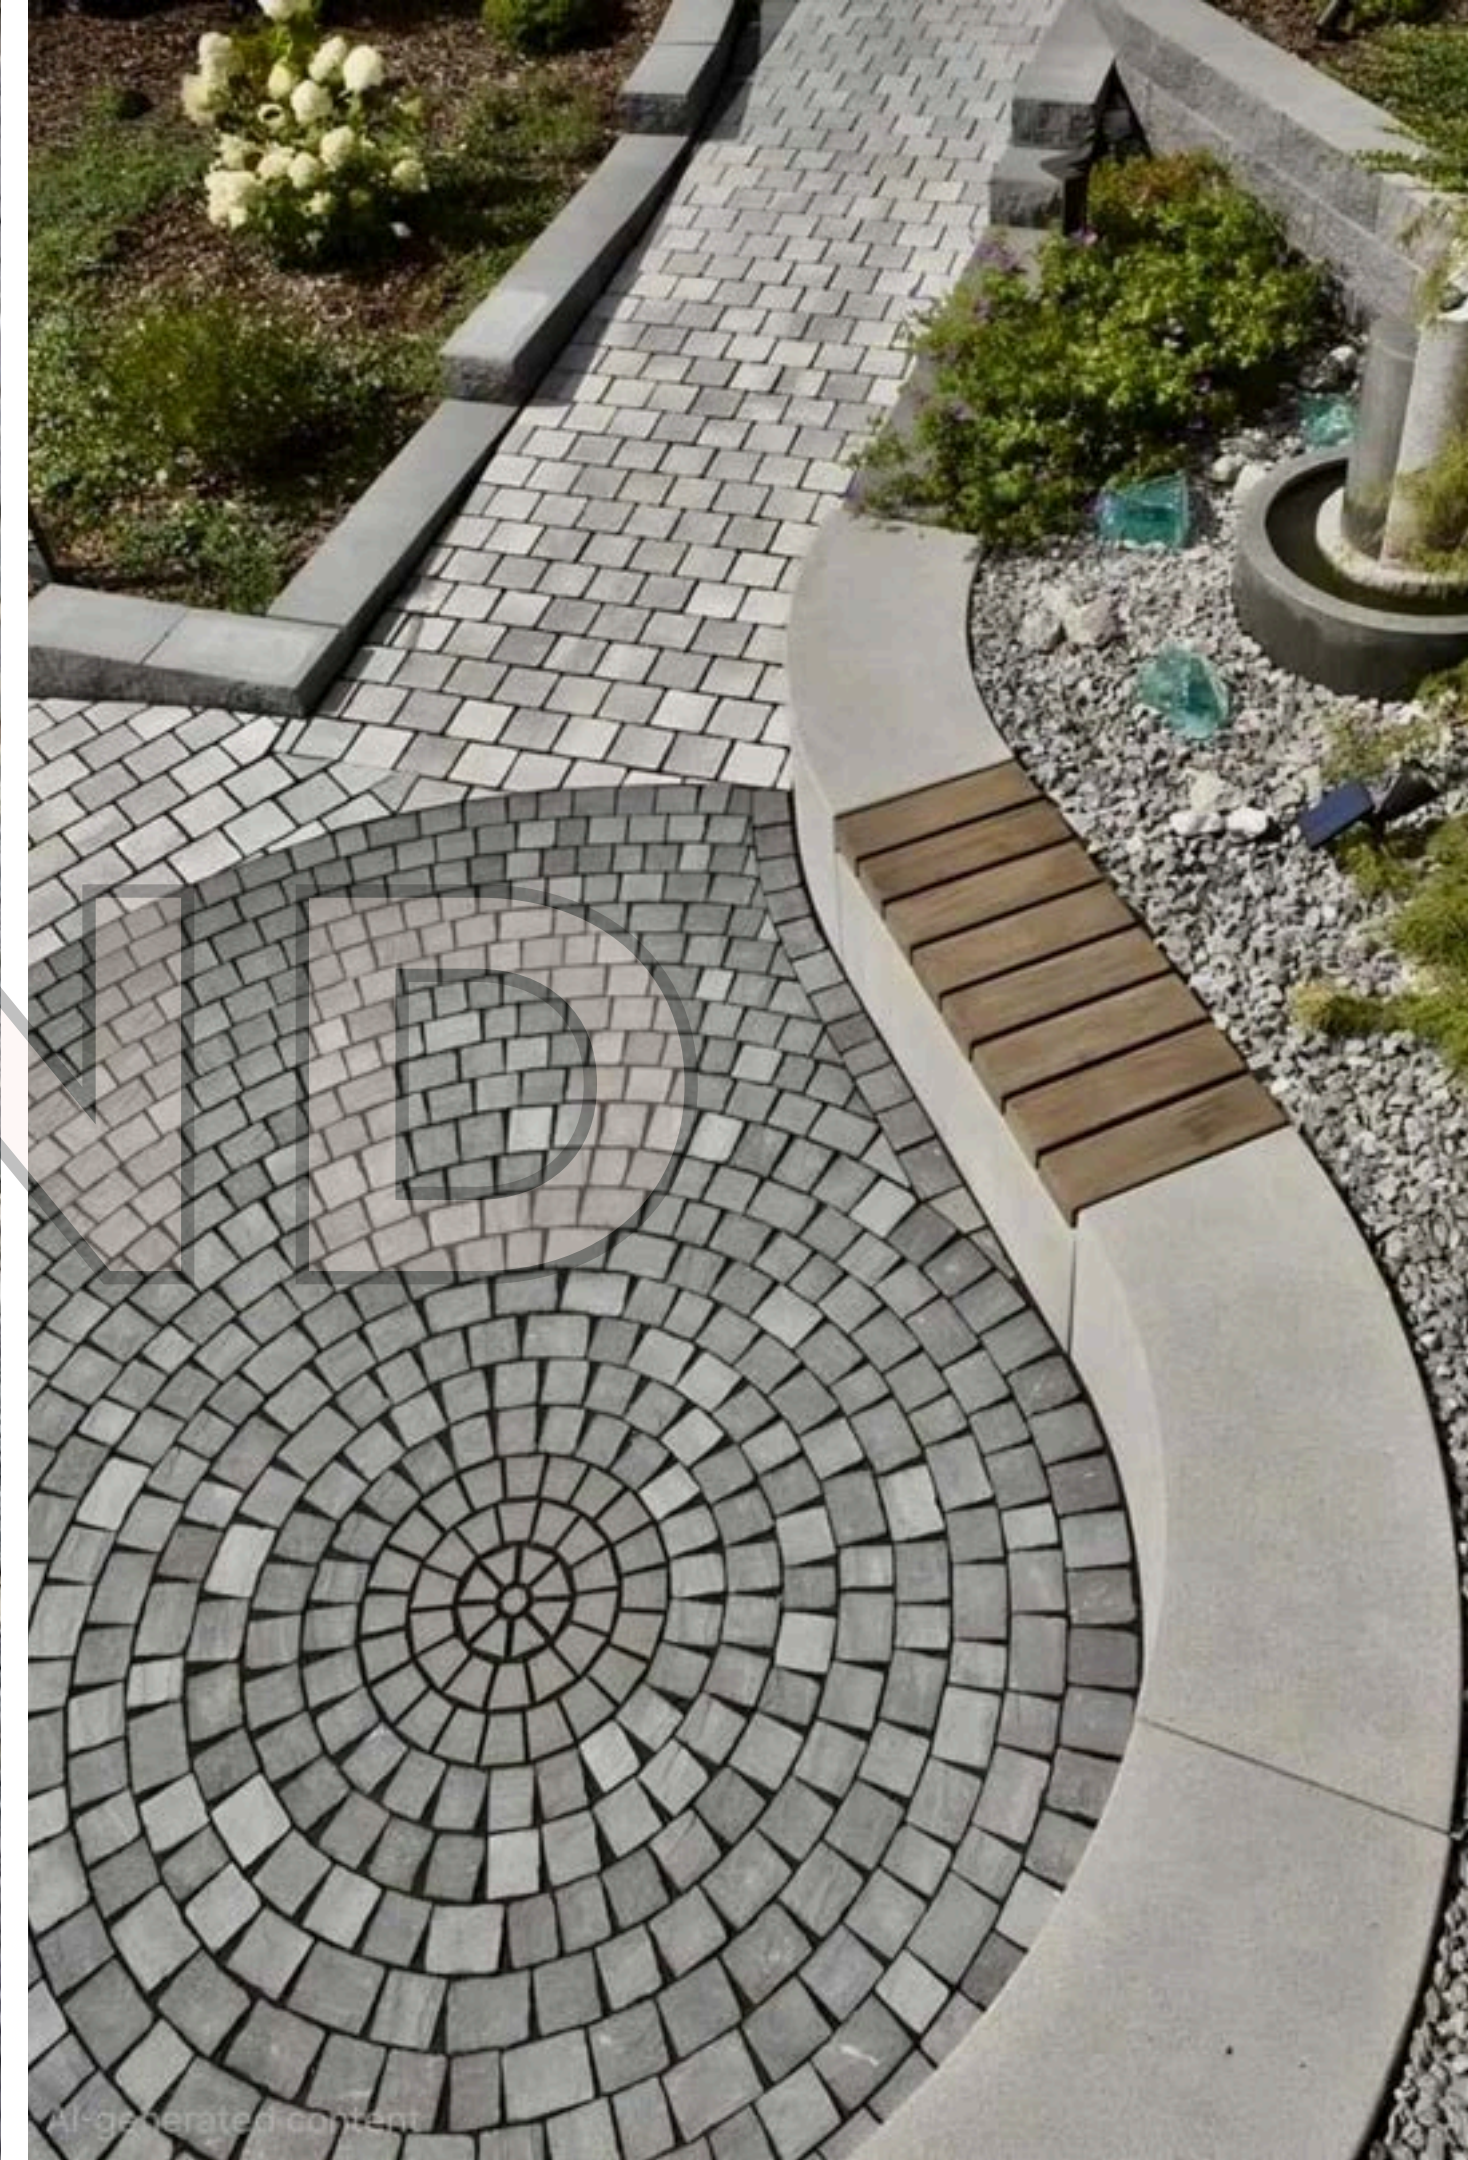

www.islandsurfaces.in

The image shows an outdoor paved area featuring a decorative pattern of concentric circles made from cobblestones. On the left side, several motorcycles are parked. In the background, a white car is visible, and a person is standing near a building. The overall scene is brightly lit, suggesting a sunny day.

LOOSE COBBLES

ISLAND

SPECIFICATIONS

Pattern: Landscaping Cobbles

Specifications: 100x100; 150x150 MM

Thickness: 20MM, 30MM, 40MM, and 50MM. (Can be customised)

Finishes available: Sawn, Flamed, Shot-blasted, and Natural.

White Granite

Black Granite

Yellow Granite

Grey Granite

Red Granite

DRIVEWAY INLAY

A person wearing a light blue shirt is kneeling on a driveway, working on a decorative inlay design. The design consists of a large, intricate pattern made of small, light-colored stones set into a darker concrete base. The person is focused on their work, with their hands on the ground. The background shows a continuation of the driveway and some greenery.