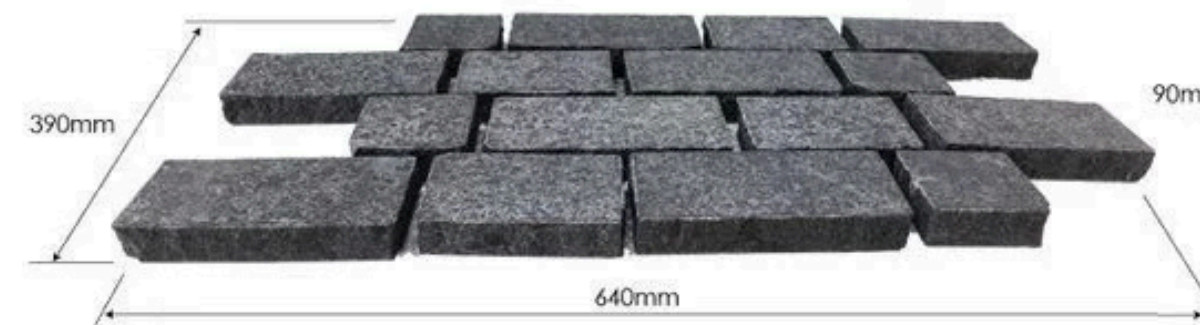

LOOSE COBBLES

ISLAND

SPECIFICATIONS

Pattern: Landscaping Cobbles

Specifications: 100x100; 150x150 MM

Thickness: 20MM, 30MM, 40MM, and 50MM. (Can be customised)

Finishes available: Sawn, Flamed, Shot-blasted, and Natural.

Brick pattern – sheet size 640mm x 390mm x 20mm

Individual piece

Straight pattern – sheet size 640mm x 390mm x 20mm

Fan pattern – sheet size 750mm x 450mm x 20mm

Chicago Pattern – sheet size 640mm x 390mm x 20mm

Individual piece

SPECIFICATIONS

Pattern: Landscaping Cobbles

Specifications: 100x100; 150x150 MM

Thickness: 20MM, 30MM. (Can be customised)

Finishes available: Sawn, Flamed, and Shot-blasted.

Colours available: