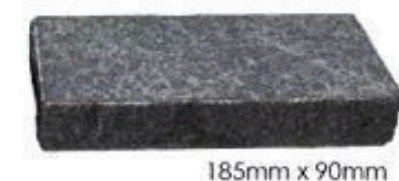

Brick pattern – sheet size 640mm x 390mm x 20mm

Individual piece

Straight pattern – sheet size 640mm x 390mm x 20mm

Fan pattern – sheet size 750mm x 450mm x 20mm

Chicago Pattern – sheet size 640mm x 390mm x 20mm

Individual piece

SPECIFICATIONS

Pattern: Landscaping Cobbles

Specifications: 100x100; 150x150 MM

Thickness: 20MM, 30MM. (Can be customised)

Finishes available: Sawn, Flamed, and Shot-blasted.

Colours available: